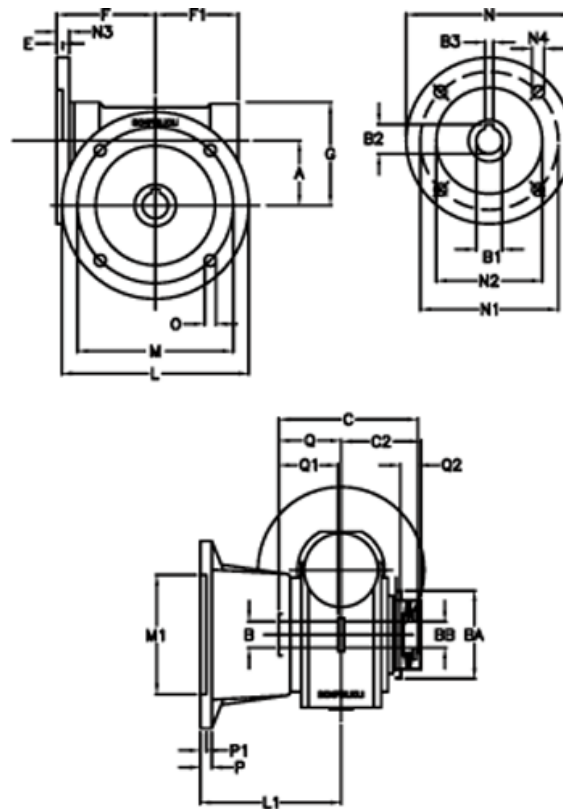

Data Sheet

Article number: 390204401062316

Description: Worm Gear with Torque Limiter
VF 44-L1-FA-10-P63B14

Measures

a = 44.6	C2 = 48	m = 87	P = 9
B = 18	Description = VF 44FA-xx-63B14	M1 = 60	P1 = 7
B1 E7 = 11	E = 2	N = 90	Q = 32.0
B2 = 12.8	F = 65	N1 = 75	Q1 = 32
B3 H9 = 4	F1 = 54	N2 = 60	Q2 = 12
BA = 40	g = 71	N3 = 8.0	
BB H7 = 11	L = 110	N4 = 5.5	
C = 79	L1 = 90	O = 8.5	